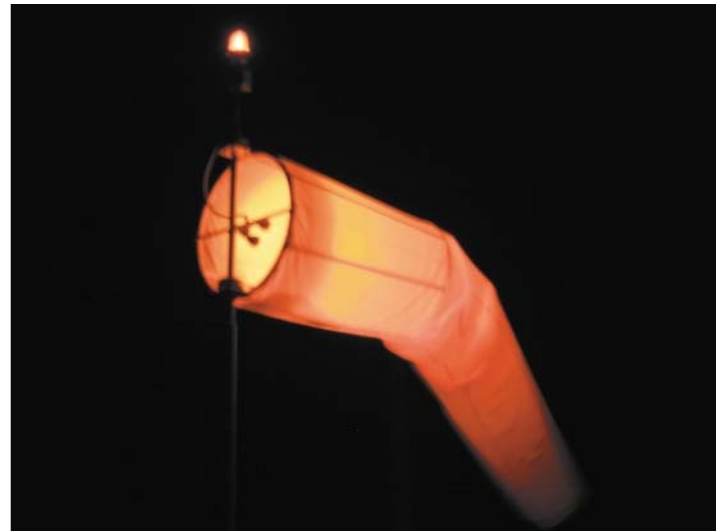

HALI-BRITE®

L-806 and L-807 Wind Cone Light Kits

Applications

The L-806 and L-807 Wind Cone Light Kits illuminate the surface of the wind cone sock. Internal lighting gives superior night-time visibility over conventional external lighting.

Features

- Available for Size 1 (18") and Size 2 (36") baskets
- Available in 120 VAC or 6.6 amp versions
- Designed to fit all major manufacturer's wind cones
- Simple installation—the light assembly attaches to the basket with 2 clamps, and the electrical feed assembly attaches to the top of the pole
- The LED models feature:
 - 50,000 to 100,000 hour lamp life, virtually maintenance-free
 - Independent lamp circuits, for improved reliability
 - 35 to 110 VA power consumption, only 15-20% of a typical non-LED external light
 - Long-life LED obstruction light
- The halogen models have two 100 watt lamps on Size 1, three 100 watt lamps on Size 2, 2000 hour typical lamp life
- Includes a single L-810 obstruction light
- Significant reduction in power consumption over conventional external lighting
- Manufactured in the USA
- Also available in externally-lighted models