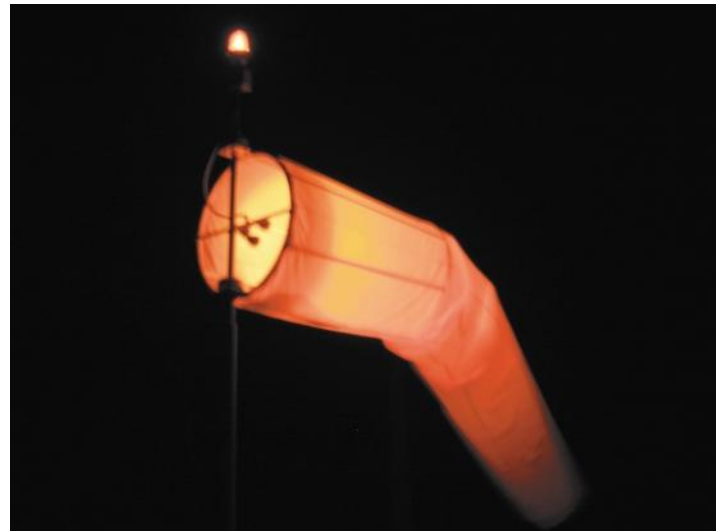

HALI-BRITE®

L-806 and L-807 Wind Cone Light Kits

Applications

The L-806 and L-807 Wind Cone Light Kits illuminate the surface of the wind cone sock. Internal lighting gives superior night-time visibility over conventional external lighting.

Features

- Available for Size 1 (18") and Size 2 (36") baskets
- Available in 120 VAC, 12VDC, or 6.6 amp
- Designed to fit all major manufacturer's wind cones
- Simple installation—the light assembly attaches to the basket with 2 clamps, and the electrical feed assembly attaches to the top of the pole
- The LED models feature:
 - 50,000 to 100,000 hour lamp life, virtually maintenance-free
 - Independent lamp circuits, for improved reliability
 - 6 to 60 VA power consumption, only 5-20% of a typical non-LED external light
 - Long-life LED obstruction light
- The internally-lighted halogen models have two 100 watt lamps on Size 1, four 100 watt lamps on Size 2, 2000 hour typical lamp life
- Includes a single L-810 obstruction light
- Also available in externally-lighted models
- Manufactured in the USA