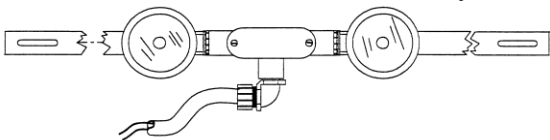

Part Number	Description	Lamp Type	Power Source	Total VA	
8700-0090	36 inch, Internal, Single L-810	LED	6.6 amp	95 VA	
8700-0091	18 inch, External, Single L-810	LED	120 VAC	15 VA	
8700-0092	18 inch, External, Single L-810	LED	12 VDC	6 VA	
8700-0093	18 inch, External, Single L-810	LED	6.6 amp	58 VA	
8700-0094	36 inch External, Single L-810	LED	120VAC	22 VA	
8700-0095	36 inch External, Single L-810	LED	12 VDC	10 VA	
8700-0096	36 inch External, Single L-810	LED	6.6 amp	58 VA	
8700-0098	18 inch, Internal, Single L-810	LED	6.6 amp	72 VA	
8700-0099	18 inch, Internal, Single L-810	LED	120 VAC	32 VA	
8700-0100	36 inch, Internal, Single L-810	LED	120 VAC	60 VA	
8700-0000-1	36 inch, Internal, Single L-810	Halogen	120 VAC	516 VA	
8700-0015	18 inch, Internal, Single L-810	Halogen	120 VAC	316 VA	
8700-0025	18 or 36 inch, External, Single L-810	Halogen	120 VAC	191 VA	
8700-0101	18 inch, Internal, Single L-810	LED	12 VDC	6 VA	
8700-0102	36 inch, Internal, Single L-810	LED	12 VDC	10 VA	
8700-0105	18 inch, Internal, Single L-810	LED	230 VAC	40 VA	
8700-0106	36 inch, Internal, Single L-810	LED	230 VAC	76 VA	

Note: External Kits only fit Hali-Brite® wind cones

18" Halogen Light